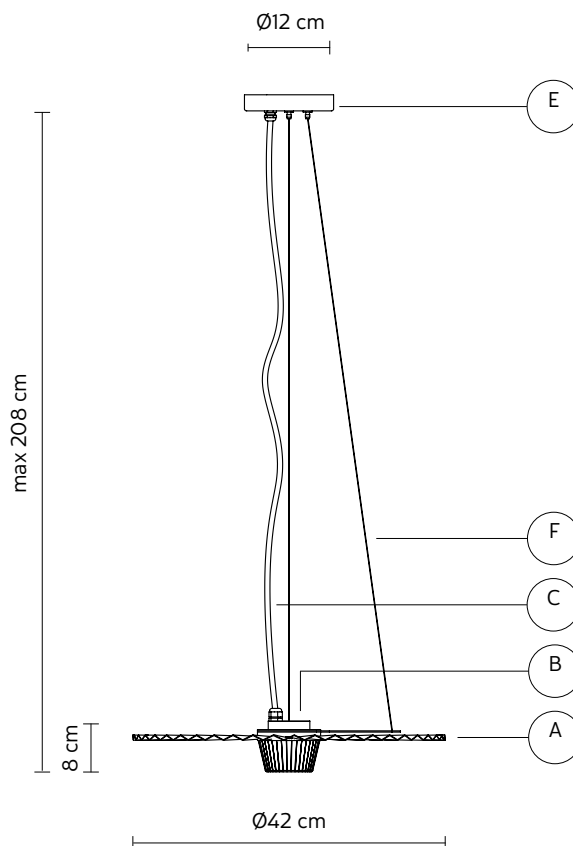

CEILING CUP "E"

material metal
colour matt black

ELECTRICAL CABLE "C"

colour black

SUSPENSION CABLE "F"

material steel

ELECTRICAL SYSTEM

source LED 13W dimmable
1200 lumen 3000K
CRI \geq 80 class A+

PACKAGING

n° cartons 1
net weight/kg 1,9
gross weight/kg 3,6
packaging/cm 67x73x18,5

LIGHT EMISSION

unidirectional

direct
filtered
indirect
absence

COMPLIANT WITH

IEC 60598-1:2014
EN 60598-1:2015

degree of protection IP65
LED equipped